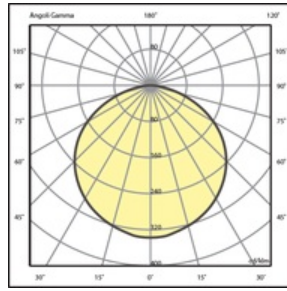

White  
○

#### LED Table

W	Dimensions	Luminous Flux (lm)	Color	Code	Product name
14 W	H 42 cm	646 lm	○	1732020A	Sisifo

Sisifo LED	LED	luminaire
Power	14W	14W
Flux		646lm
CCT	3000K	3000K
CRI		
Color Tolerance		
Service Life		
Efficiency		50%
Efficacy		46lm/W