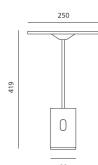

### Sisifo

Table lamp combining the needs for visual comfort and ambient lighting. Materials: head and cylindrical base in extruded aluminum, adjustable stem in chrome-plated brass, diffuser in PMMA. Specification: the spherical central joint guarantees maximum freedom in adjusting the light with minimum restrictions due to the small size of the base, allowing its use on both larger tables and small-sized surfaces. The iconic fl at diffuser can be tilted in all directions, providing warm relaxing light for any environment. Light control system: tapping the touch dimmer: LED source will turn on/off; Pressing the touch dimmer: LED source will dim up/ down. The dimming is reversed when releasing the pressure from the touch dimmer.

#### LED Table

W	Dimensions	Luminous Flux (lm)	Color	Code	Product name
14 W	H 42 cm	646 lm	○	1732020A	Sisifo

Sisifo LED	LED	luminaire
Power	14W	14W
Flux		646lm
CCT	3000K	3000K
CRI		
Color Tolerance		
Service Life		
Efficiency		50%
Efficacy		46lm/W